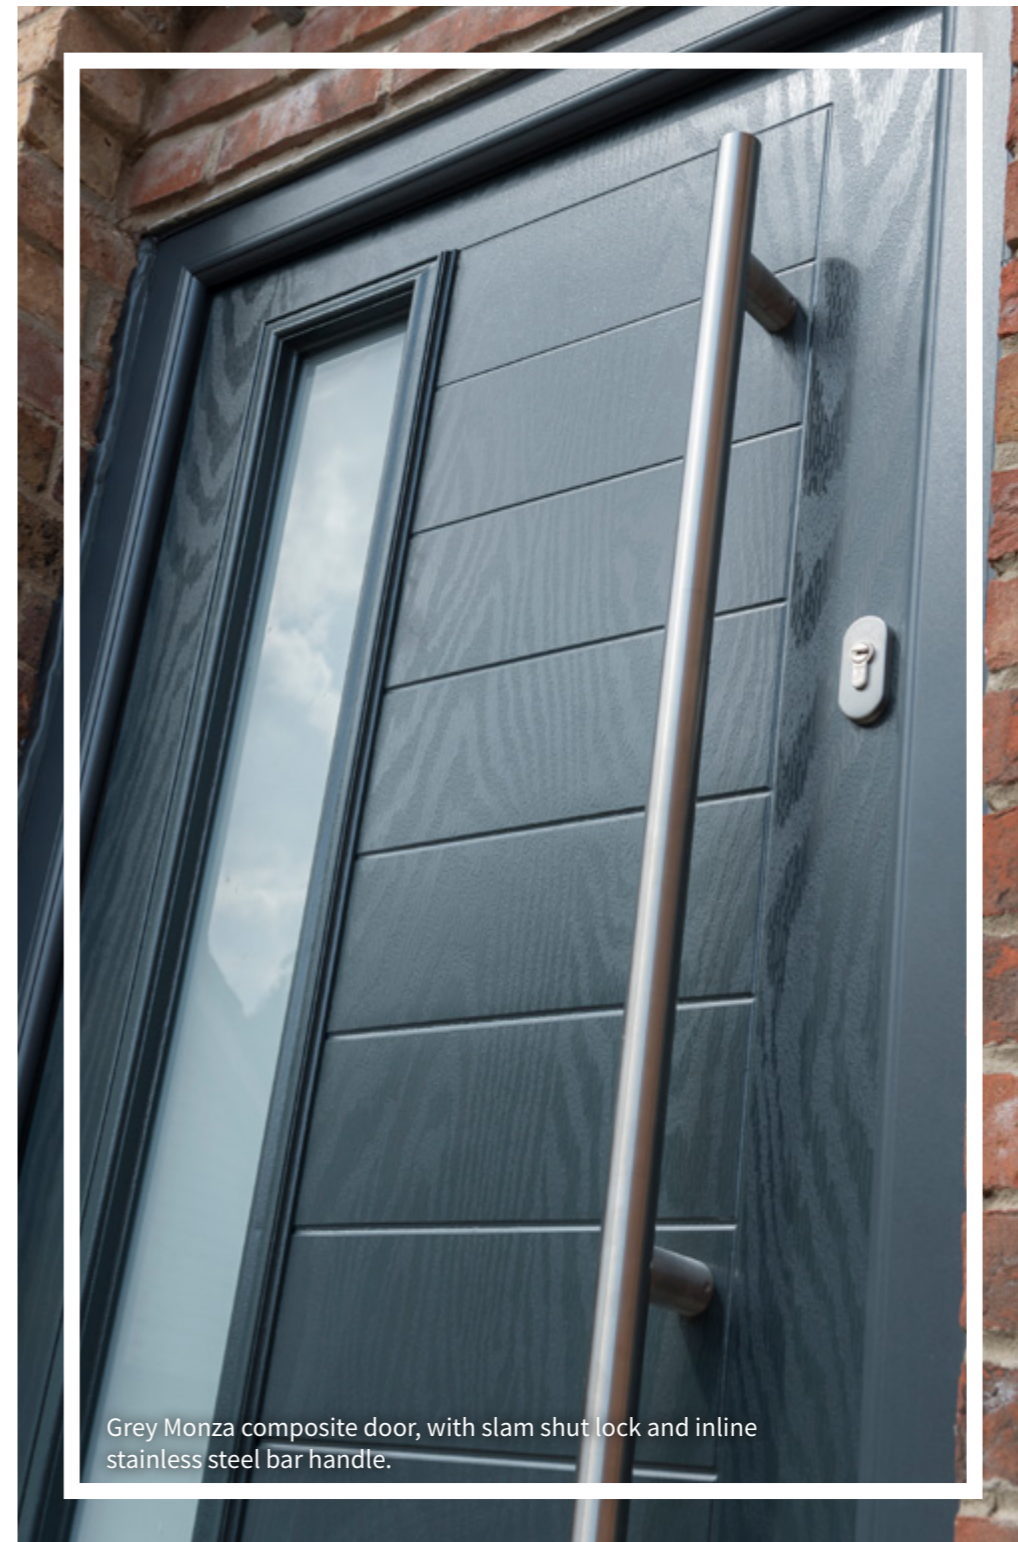

TILT & TURN WINDOWS

WHAT IS A TILT & TURN WINDOW?

A window that is specifically designed to maximise the glazing area, enabling larger than normal apertures which can be fully opened inwards to aid in cleaning. As well as the practical features, tilt & turn windows can provide excellent background ventilation when located in the tilt position.