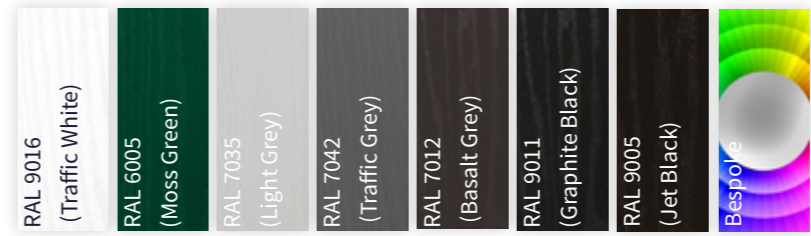

Colour Options

STANDARD COLOURS

Our doors are available in a range of standard colour and woodgrain finishes, but with our state of the art paint plant, we can now provide a wide range of specialist colours and a colour matching service. Please note that the slabs and frames are made from different materials and will therefore not be an exact colour match.

*Please note that these slab colours are not an exact match to the woodgrain outer frame colours.

PREMIUM COLOURS

RAL COLOURS

Black composite front door with chrome hardware.

BESPOKE COLOURS

Our mixing system allows a choice of colour options from the popular RAL colour range.