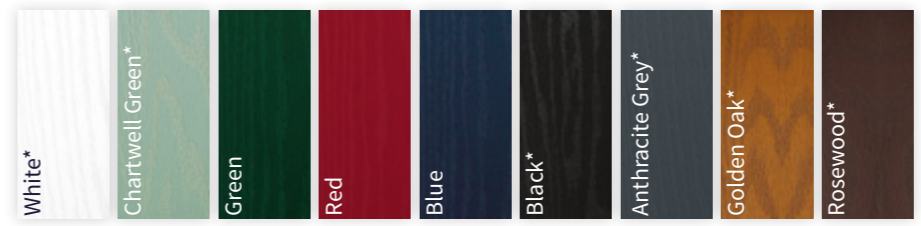

Colour Options

STANDARD COLOURS

Our doors are available in a range of standard colour and woodgrain finishes, but with our state of the art paint plant, we can now provide a wide range of specialist colours and a colour matching service. Please note that the slabs and frames are made from different materials and will therefore not be an exact colour match.

*Please note that these slab colours are not an exact match to the woodgrain outer frame colours.

PREMIUM COLOURS

RAL COLOURS

Black composite front door with chrome hardware.

BESPOKE COLOURS

Our mixing system allows a choice of colour options from the popular RAL colour range.