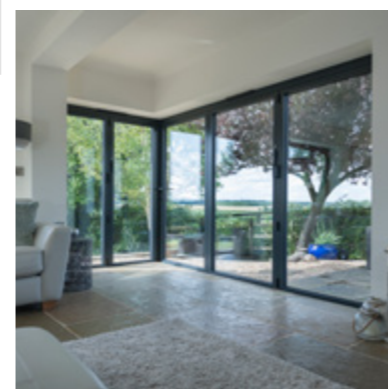

CORNER BI-FOLD

With no central post to spoil the view, once the doors are open you get a completely unobstructed view of the outside.